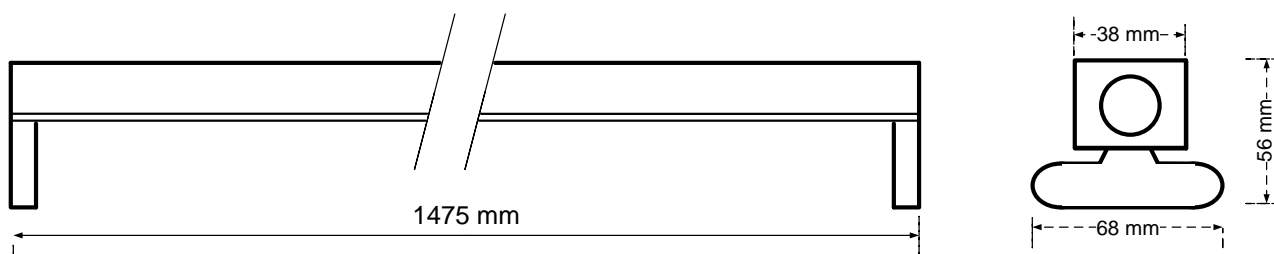

805-135

General Information

Order Code	805-135
Product Description	CYFELCO B T5 2X35W DIM
Application	Offices, shops, educational and public centres, etc.
Installation	Ceiling Surface Mounted Luminaire
Luminaire type	Slim Line Batten for T5 Lamps
Light Source	T5 Fluorescent Tube
Number of light sources	2 pcs (not included)
Gear	Vossloh-Schwabe Dimmable Electronic Ballast (HF)
Dimming	Dimmable
Standards	2014/30/EU Electromagnetic Compatibility Directive 2014/35/EU Low Voltage Directive
CE mark	Yes
Warranty	X years

Electrical Data

Lamp Power	35 W
Input voltage	220-240 V
Input Frequency	50-60 Hz
Protection class	Class I

Mechanical Characteristics

Housing Material	Sheet steel 0,5mm
Surface Finish	White powder coating (RAL 9003)
Ingress protection code	IP 20 [Finger-protected]
Mechanical impact protection code	IK03
Dimensions LxWxH	1475x38x56mm

Logistics

Packing	1 pc per resistant carton
Net weight	xx kg
Gross weight	xx kg
Volume	Xx m ³

Dimensional Drawing

ELMASCO INDUSTRIES S.A.

Head Office : 44 K. Palama, 14343 N. Chalkidona, Athens, Greece
 Production Plant : Ag. Adrianos, 21100 Nafplio, Greece
 Email: elmasco@elmasco.eu